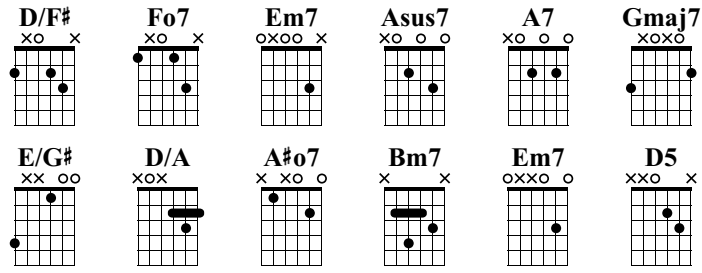

# Little Bossa To Use Version 2 - Guitar

by Thomas Albrecht

Standard tuning

♩ = 120

1 2 3 u 4 u 1 u 2 u 3 u 4

**D/F#** **Fo7** **Em7** **Asus7** **A7**

Measures 1-4: D/F# (measures 1-2), Fo7 (measures 3-4), Em7 (measures 5-6), Asus7 (measures 7-8), A7 (measures 9-10).

**Gmaj7** **E/G#** **D/A** **A#o7**

Measures 5-8: Gmaj7 (measures 5-6), E/G# (measures 7-8), D/A (measures 9-10), A#o7 (measures 11-12).

**Bm7** **Em7** **Asus7** **A7** **D5**

Measures 9-12: Bm7 (measures 9-10), Em7 (measures 11-12), Asus7 (measures 13-14), A7 (measures 15-16), D5 (measures 17-18).